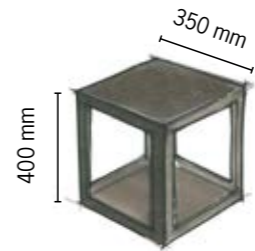

BBB SUZIE /BBB SUZIE

Inox peinture chocolat
/chocolate finish stainless steel

HAL 25W 12 V
LED 2x1.7W 12V

160°