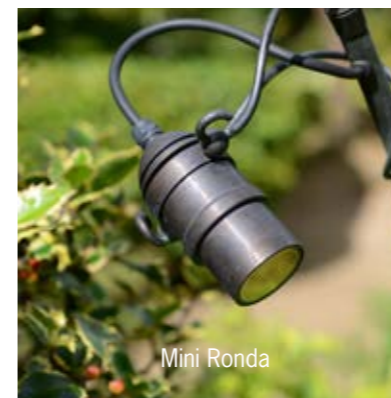

Accessoire
/Accessory

SENDIE COB SPIDER

JPW

JEAN-PHILIPPE WEIMER
designer de lumière

CONCEPT COBSPIDER

LUMINAIRES COMPATIBLES

/COMPATIBLE FIXTURES

Collection Sendie

LED 3.5W 12V

Cob Spider Ronda

Laiton /Brass

LED 4.4W > 7.5W 12V

Ronda

Myria Luna

JPW

JEAN-PHILIPPE WEIMER
designer de lumière