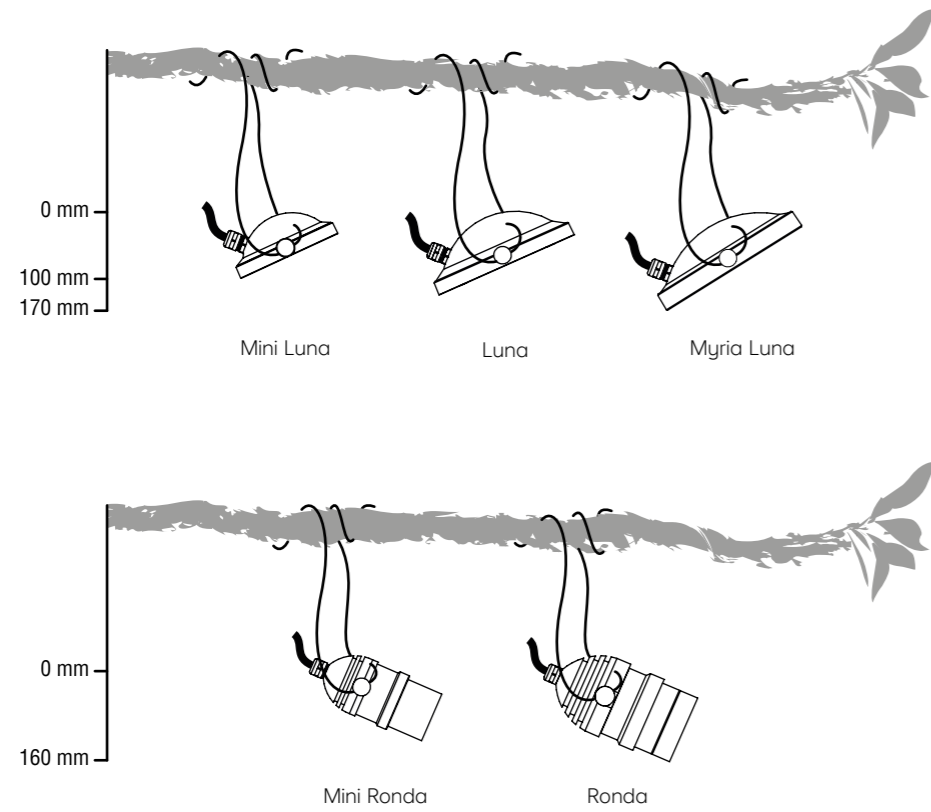

COLLECTION