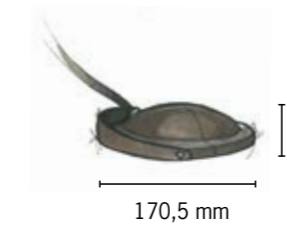

Myria Luna

Bronze ou aluminium

HAL 35W 12V
LED 3 x 1.7W 12V

160°