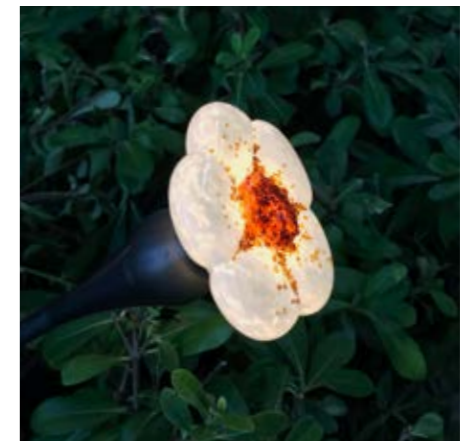

## Petit Coquelicot / little poppy

Cuivre, laiton et verre  
/copper, brass and glass

Led  
1W 350mA

## Coquelicot / poppy

Cuivre, laiton et verre  
/copper, brass and glass

Led  
1W 350mA

## Petite Marguerite / little daisy

Cuivre, laiton et verre  
/copper, brass and glass

Led  
1W 350mA