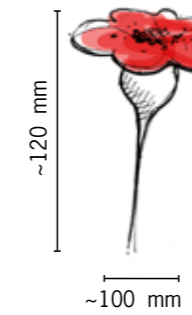

## Petit Coquelicot / little poppy

Cuivre, laiton et verre  
/copper, brass and glass

Led  
1W 350mA

## Coquelicot / poppy

Cuivre, laiton et verre  
/copper, brass and glass

Led  
1W 350mA