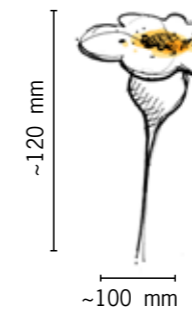

Marguerite / daisy

Cuivre, laiton et verre
/copper, brass and glass

Led
1W 350mA